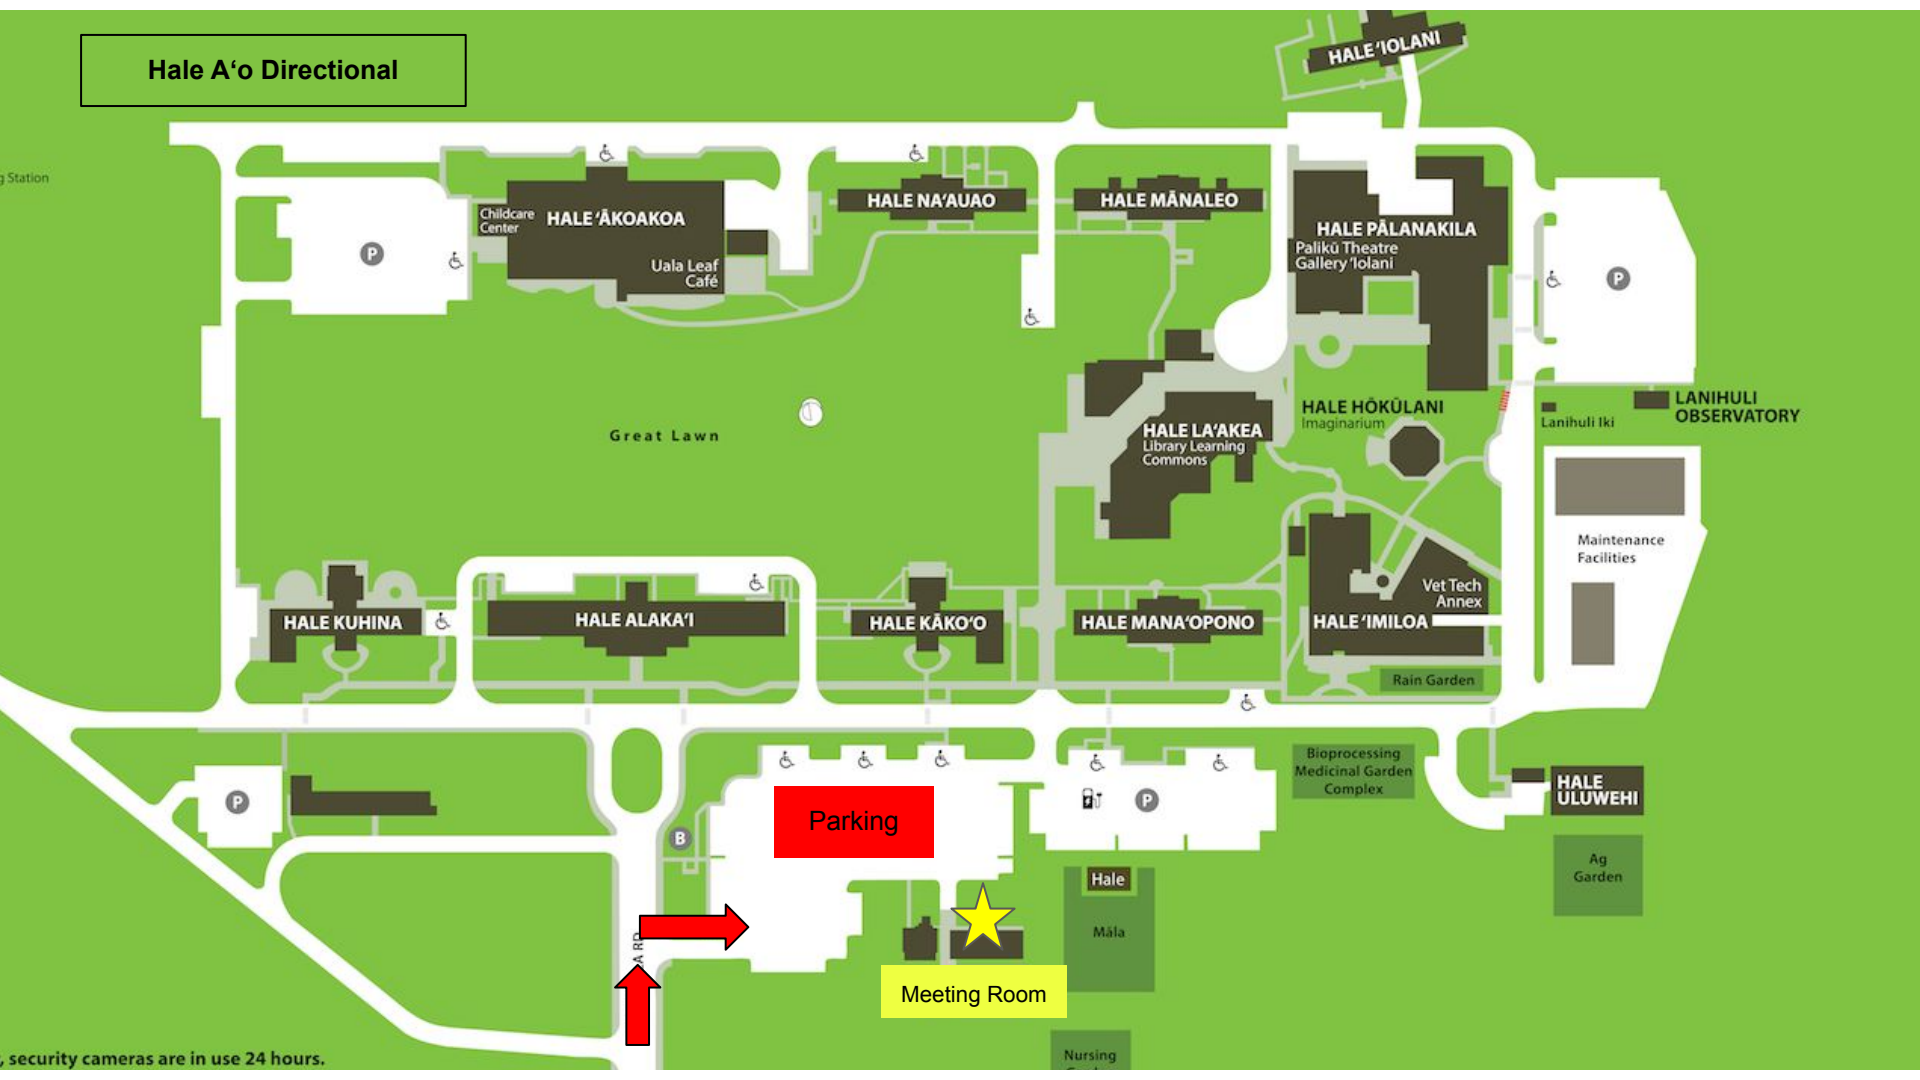

# Hale A'o Directional

g Station

security cameras are in use 24 hours.